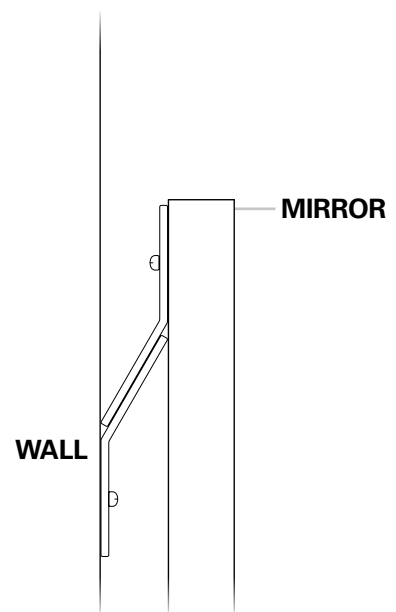

E I C H H O L T Z

109313 MIRROR ASTAIRE

ASSEMBLY INSTRUCTION

1

2

BACK SIDE MIRROR

3

4

E I C H H O L T Z

109313 MIRROR ASTAIRE

ASSEMBLY INSTRUCTION

Two meter 2-core wire is included on each side.
No plug(s) included.