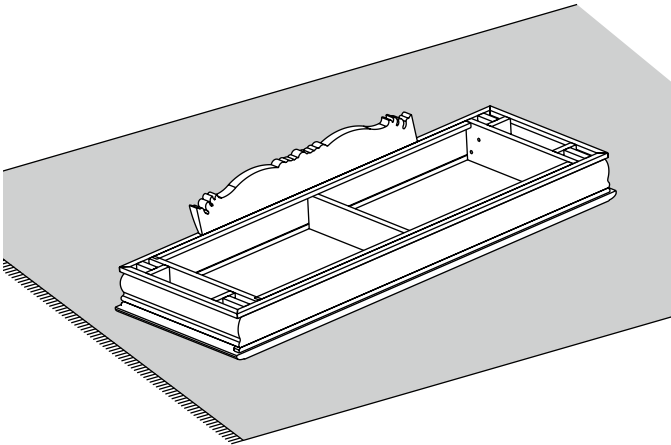

E I C H H O L T Z

109411 CONSOLE TABLE MORELLI

ASSEMBLY INSTRUCTION

SMALL PARTS

8x

(A)

8x

(B)

1x

(C)

1