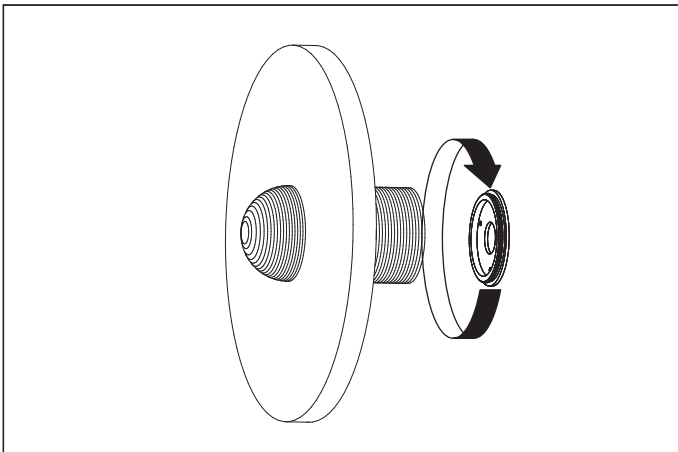

Item type

Wall Lamp

Item name

Nomad

Item no

113470

Attention! Do not connect your luminaire to electricity until it is fully assembled.

Care instructions:

1. Fix the wall plate to the wall by using wall mounting plugs and screws suitable to your wall type.

2. Connect the 3 wires according to their colours. Brown is the live wire, blue is the neutral wire, green/yellow is the earth wire.

3. Screw the lamp on the wall plate.