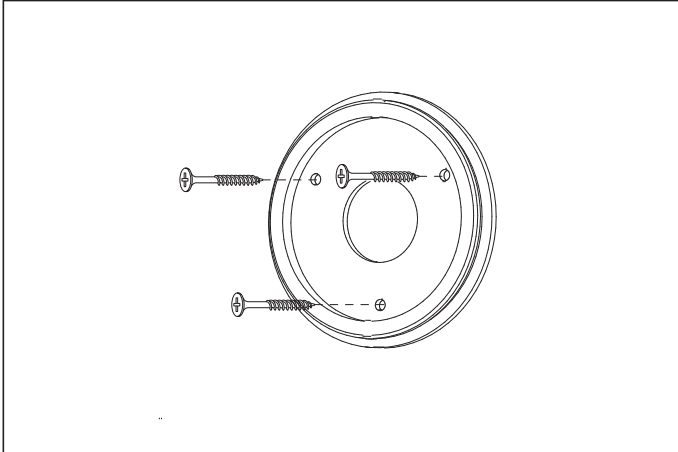

Item type

Wall Lamp

Item name

Nomad

Item no

113470

Attention! Do not connect your luminaire to electricity until it is fully assembled.

Care instructions:

1. Fix the wall plate to the wall by using wall mounting plugs and screws suitable to your wall type.

2. Connect the 3 wires according to their colours. Brown is the live wire, blue is the neutral wire, green/yellow is the earth wire.