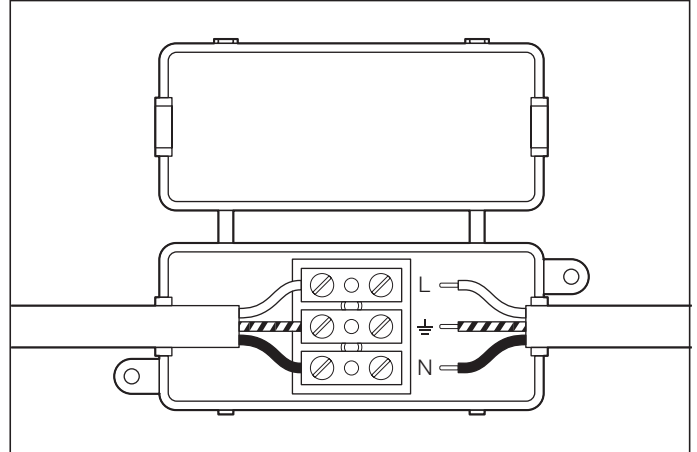

Item type

Wall Lamp

Item name

Nomad

Item no

113470

Attention! Do not connect your luminaire to electricity until it is fully assembled.

Care instructions:

1. Fix the wall plate to the wall by using wall mounting plugs and screws suitable to your wall type.

2. Connect the 3 wires according to their colours. Brown is the live wire, blue is the neutral wire, green/yellow is the earth wire.

3. Screw the lamp on the wall plate.