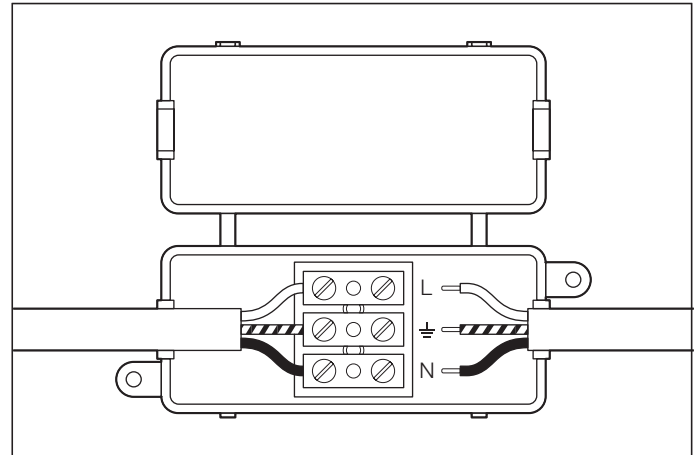

1. Fix the wall plate to the wall by using wall mounting plugs and screws suitable to your wall type.

2. Connect the 3 wires according to their colours. Brown is the live wire, blue is the neutral wire, green/yellow is the earth wire.

3. Screw the lamp on the wall plate.