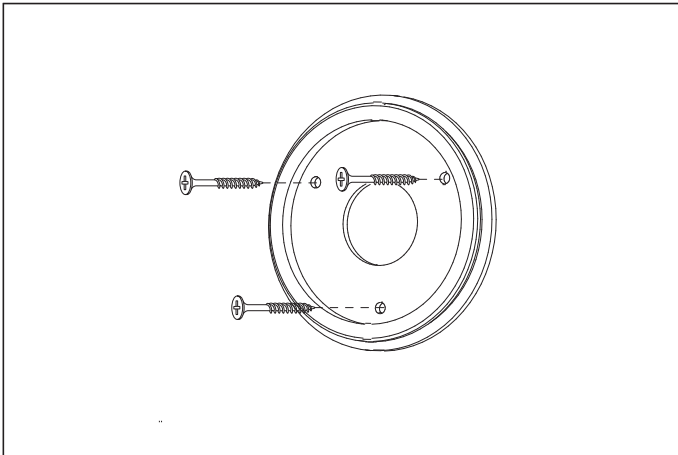

Item type

Wall Lamp

Item name

Nomad

Item no

113471

Attention! Do not connect your luminaire to electricity until it is fully assembled.

Care instructions:

1. Fix the wall plate to the wall by using wall mounting plugs and screws suitable to your wall type.

2. Connect the 3 wires according to their colours. Brown is the live wire, blue is the neutral wire, green/yellow is the earth wire.