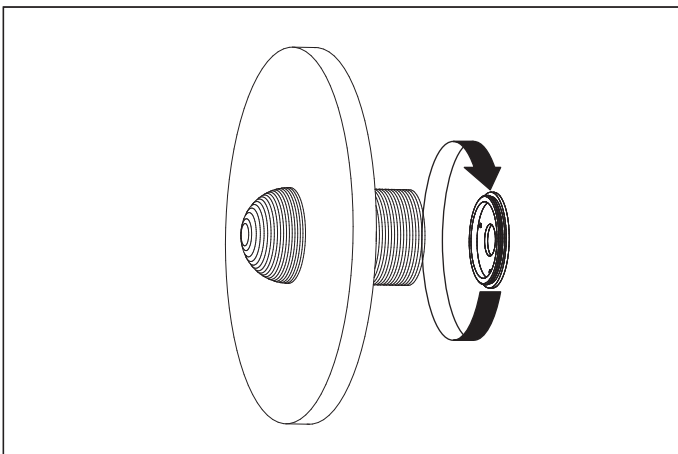

Item type

Wall Lamp

Item name

Nomad

Item no

113471

Attention! Do not connect your luminaire to electricity until it is fully assembled.

Care instructions:

1. Fix the wall plate to the wall by using wall mounting plugs and screws suitable to your wall type.

2. Connect the 3 wires according to their colours. Brown is the live wire, blue is the neutral wire, green/yellow is the earth wire.

3. Screw the lamp on the wall plate.